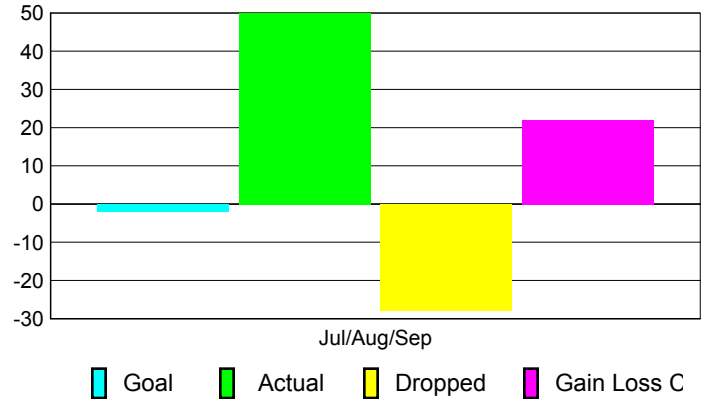

Membership Results 2010-2011

Goal, New, Dropped, Gain/Loss